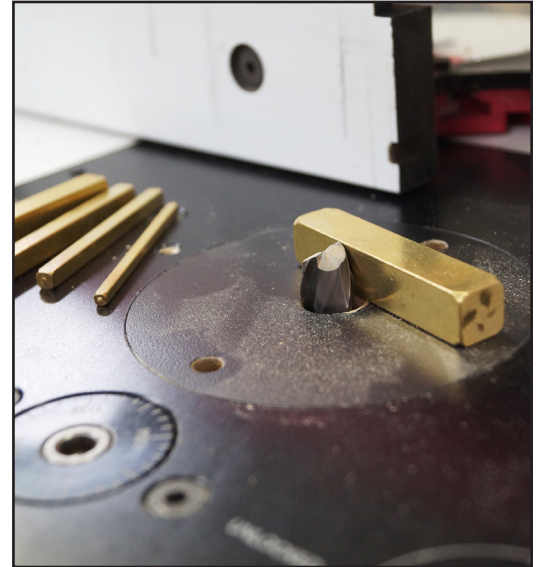

## ROUTER TABLE ESSENTIALS

The following resources and products were used in this Class:

Found at [www.wwgoa.com/shop/](http://www.wwgoa.com/shop/)

**Brass bar stock/Set up bars**  
Whiteside 2-1/2" set up gauges

### Shop-made push pad

Remove the cushion from an old push pad and screw the handle to a 12" x 12" piece of MDF.

Found at [www.amazon.com](http://www.amazon.com)

**Diamond stone**  
Trend DWS/CC/FC

**Bit and blade cleaner**  
CMT Formula 2050

**Keyhole bit**  
Whiteside 3050 Keyhole bit

**Flush trim bit**  
Whiteside 2502 flush trim bit

**Pattern style bit**  
Whiteside 3020