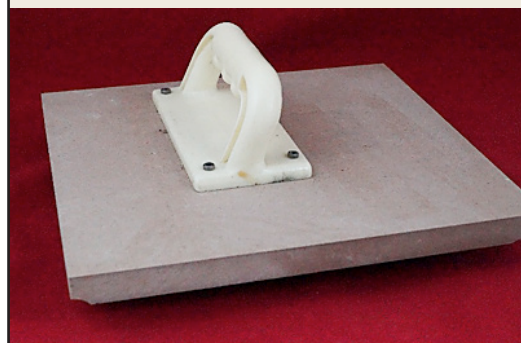

## ROUTER TABLE ESSENTIALS

The following resources and products were used in this Class:

Found at [www.wwgoa.com/shop/](http://www.wwgoa.com/shop/)

**Brass bar stock/Set up bars**  
Whiteside 2-1/2" set up gauges

### Shop-made push pad

Remove the cushion from an old push pad and screw the handle to a 12" x 12" piece of MDF.

Found at [www.amazon.com](http://www.amazon.com)

**Diamond stone**  
Trend DWS/CC/FC

**Bit and blade cleaner**  
CMT Formula 2050