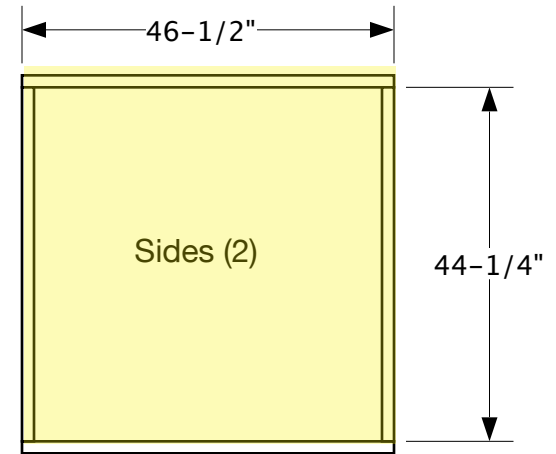

Fuming Tent 4' x 4' x 8'

(all wood pieces are 1-1/2" wide, made from 1 x 2 pine)

Fuming Tent (4' x 4' x 8') cutting recommendations

If you made the sides from one set of plans, these are duplicates.

Fuming Hood (Tent) 4' x 4' x 4'

(all wood pieces are 1-1/2" wide, made from 1 x 2 pine)

Fuming Tent (4' x 4' x 4') cutting recommendations

If you made the sides from one set of plans, these are duplicates.