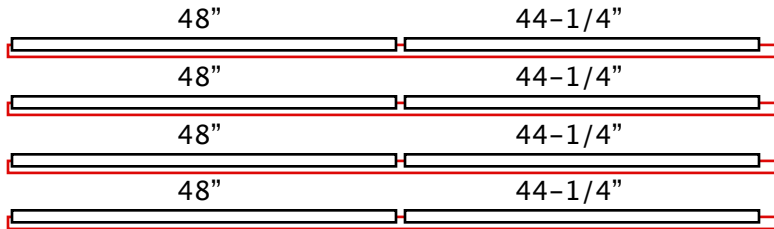

Fuming Tent 4' x 4' x 8'

(all wood pieces are 1-1/2" wide, made from 1 x 2 pine)

Fuming Tent (4' x 4' x 8') cutting recommendations

If you made the sides from one set of plans, these are duplicates.

Fuming Hood (Tent) 4' x 4' x 4'

(all wood pieces are 1-1/2" wide, made from 1 x 2 pine)

Fuming Tent (4' x 4' x 4') cutting recommendations

If you made the sides from one set of plans, these are duplicates.