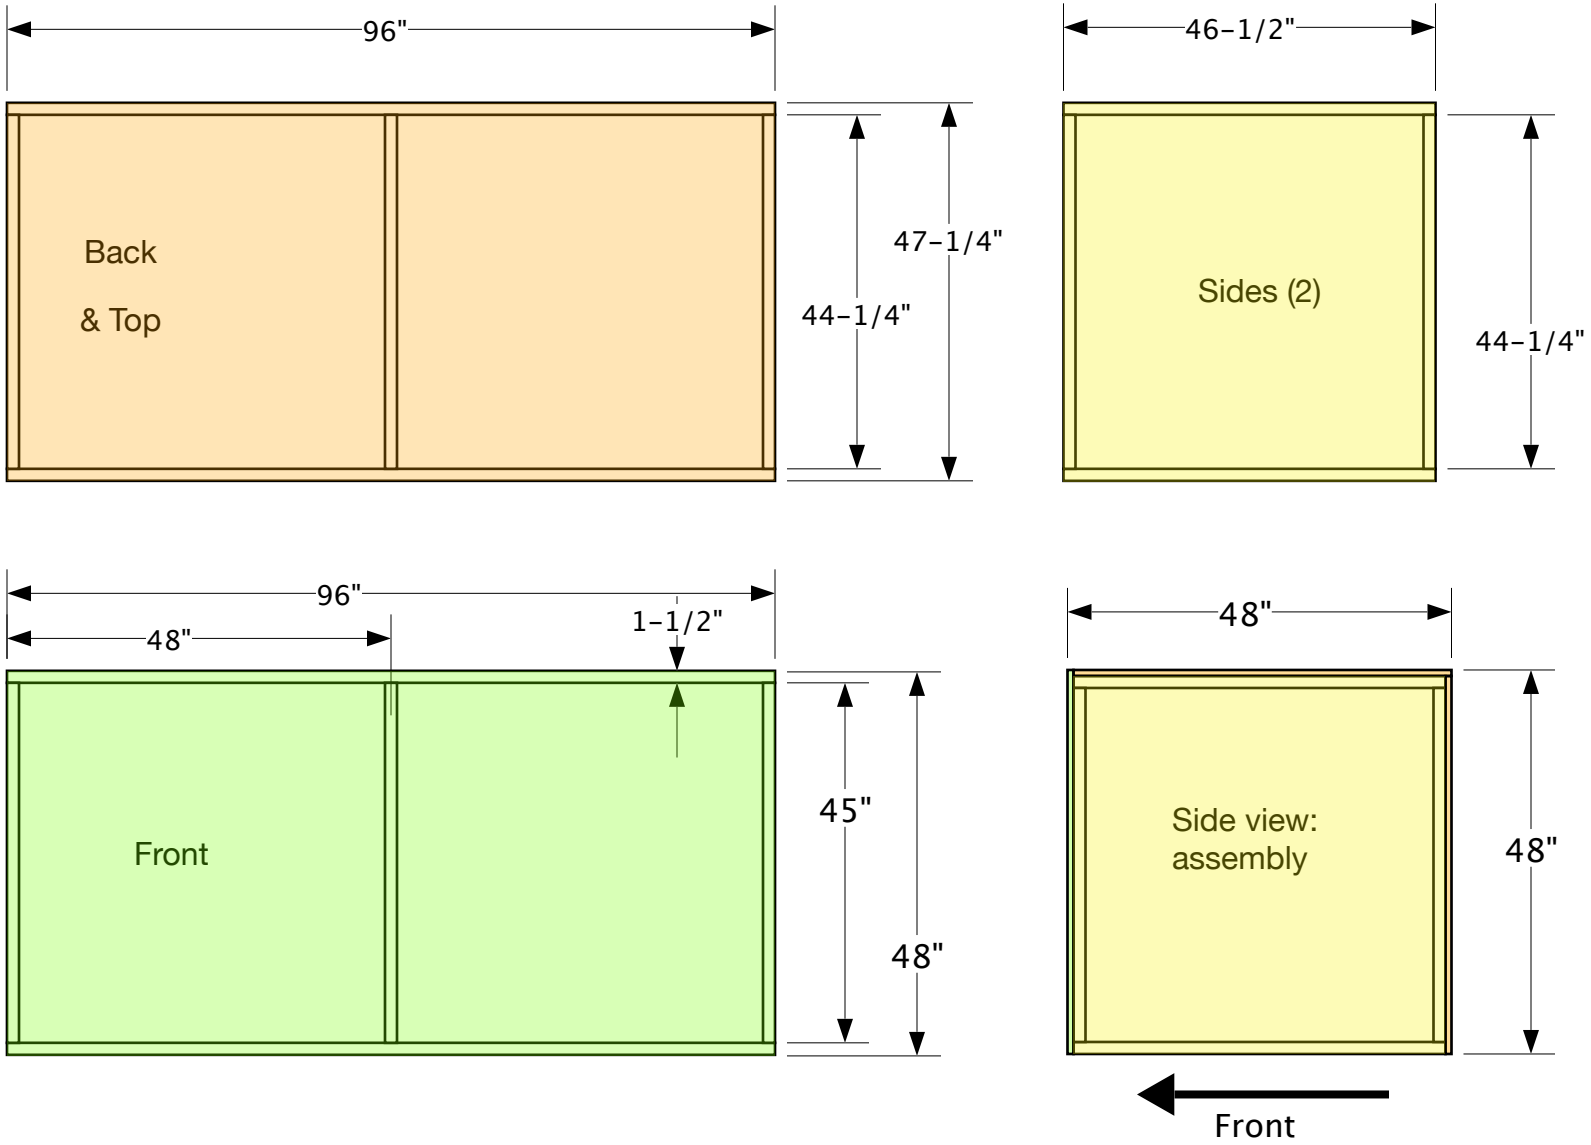

Fuming Tent 4' x 4' x 8'

(all wood pieces are 1-1/2" wide, made from 1 x 2 pine)

Fuming Tent (4' x 4' x 8') cutting recommendations

If you made the sides from one set of plans, these are duplicates.

Fuming Hood (Tent) 4' x 4' x 4'

(all wood pieces are 1-1/2" wide, made from 1 x 2 pine)

Fuming Tent (4' x 4' x 4') cutting recommendations

If you made the sides from one set of plans, these are duplicates.