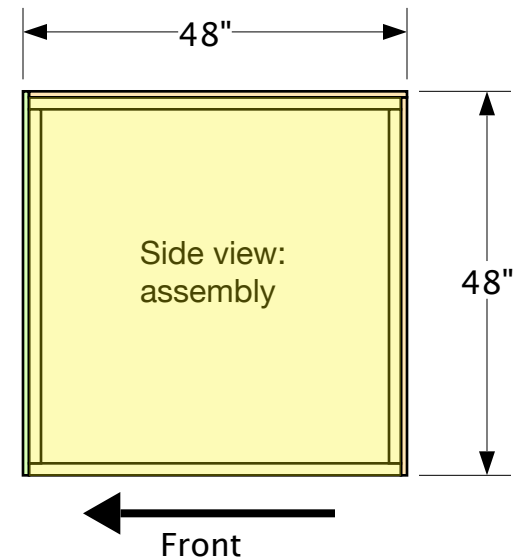

Fuming Tent 4' x 4' x 8'

(all wood pieces are 1-1/2" wide, made from 1 x 2 pine)

Fuming Tent (4' x 4' x 8') cutting recommendations

If you made the sides from one set of plans, these are duplicates.

Fuming Hood (Tent) 4' x 4' x 4'

(all wood pieces are 1-1/2" wide, made from 1 x 2 pine)

Fuming Tent (4' x 4' x 4') cutting recommendations

If you made the sides from one set of plans, these are duplicates.