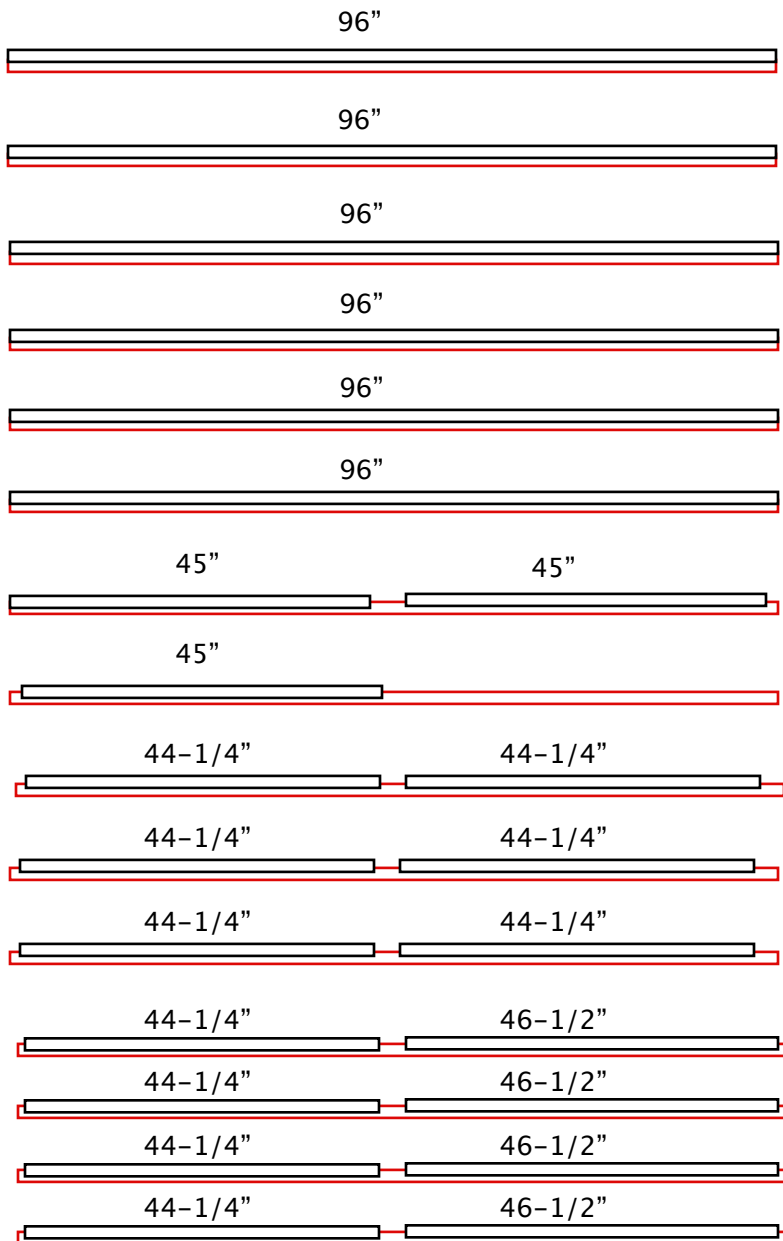

Fuming Tent 4' x 4' x 8'

(all wood pieces are 1-1/2" wide, made from 1 x 2 pine)

Fuming Tent (4' x 4' x 8') cutting recommendations

If you made the sides from one set of plans, these are duplicates.

Fuming Hood (Tent) 4' x 4' x 4'

(all wood pieces are 1-1/2" wide, made from 1 x 2 pine)

Fuming Tent (4' x 4' x 4') cutting recommendations

If you made the sides from one set of plans, these are duplicates.