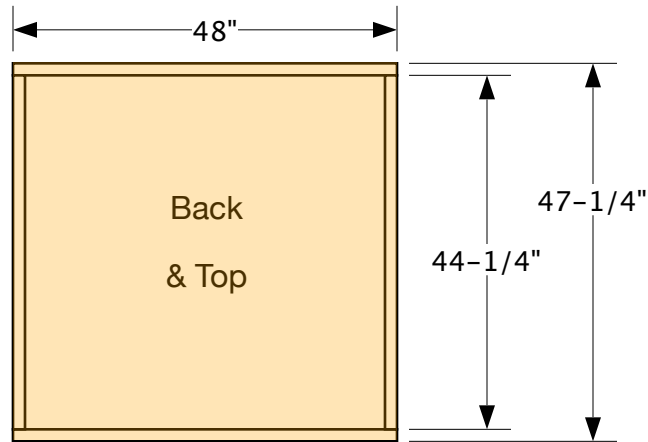

Fuming Tent 4' x 4' x 8'

(all wood pieces are 1-1/2" wide, made from 1 x 2 pine)

Fuming Tent (4' x 4' x 8') cutting recommendations

If you made the sides from one set of plans, these are duplicates.

Fuming Hood (Tent) 4' x 4' x 4'

(all wood pieces are 1-1/2" wide, made from 1 x 2 pine)

Fuming Tent (4' x 4' x 4') cutting recommendations

If you made the sides from one set of plans, these are duplicates.