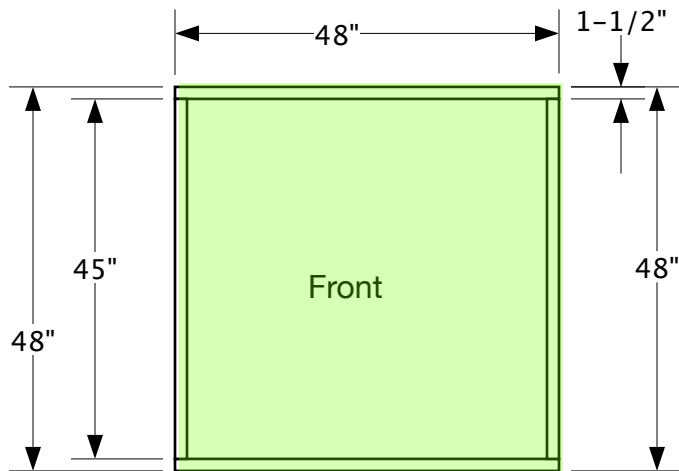

Fuming Tent 4' x 4' x 8'

(all wood pieces are 1-1/2" wide, made from 1 x 2 pine)

Fuming Tent (4' x 4' x 8') cutting recommendations

If you made the sides from one set of plans, these are duplicates.

Fuming Hood (Tent) 4' x 4' x 4'

(all wood pieces are 1-1/2" wide, made from 1 x 2 pine)

Fuming Tent (4' x 4' x 4') cutting recommendations

If you made the sides from one set of plans, these are duplicates.