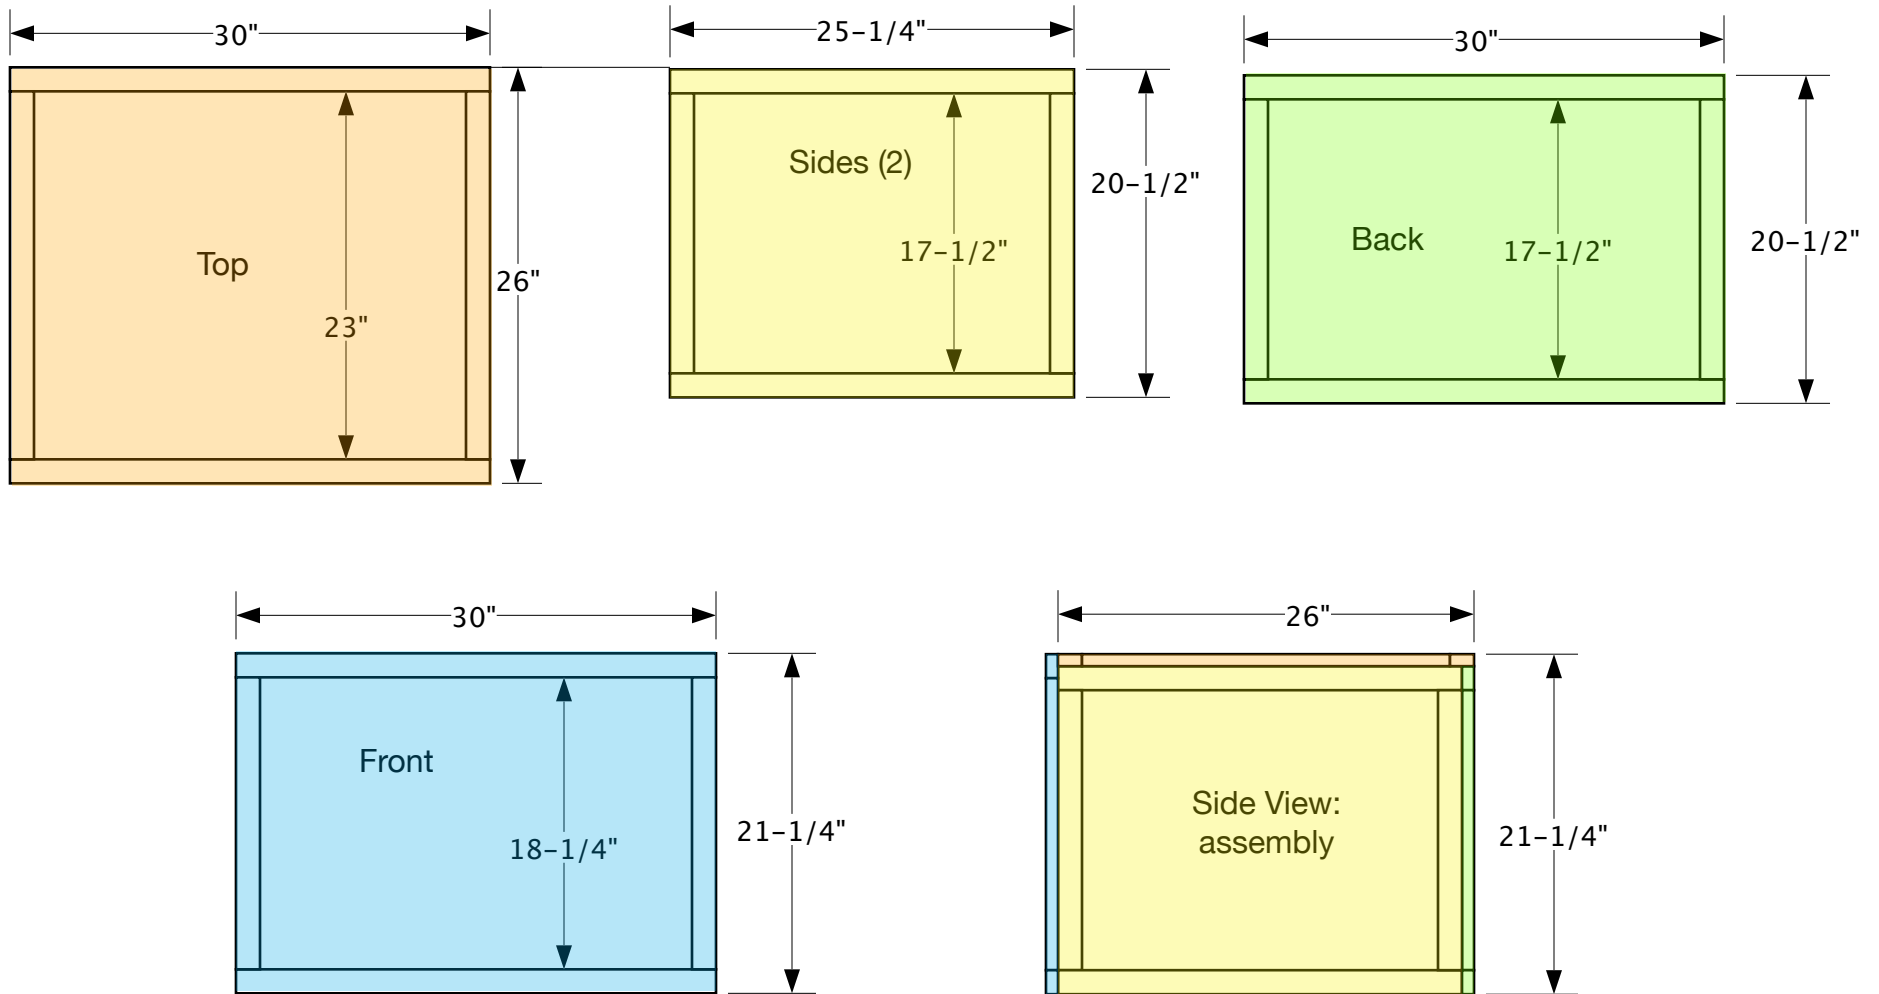

Top Opening Fuming Tent 26-3/4" x 21-1/4" x 30"

(all wood pieces are 1-1/2" wide, made from 1 x 2 pine)

Top Opening Fuming Tent cutting recommendations

Front Opening Fuming Tent 26-3/4" x 21-1/4" x 30"

(all wood pieces are 1-1/2" wide, made from 1 x 2 pine)

Front Opening Fuming Tent cutting recommendations