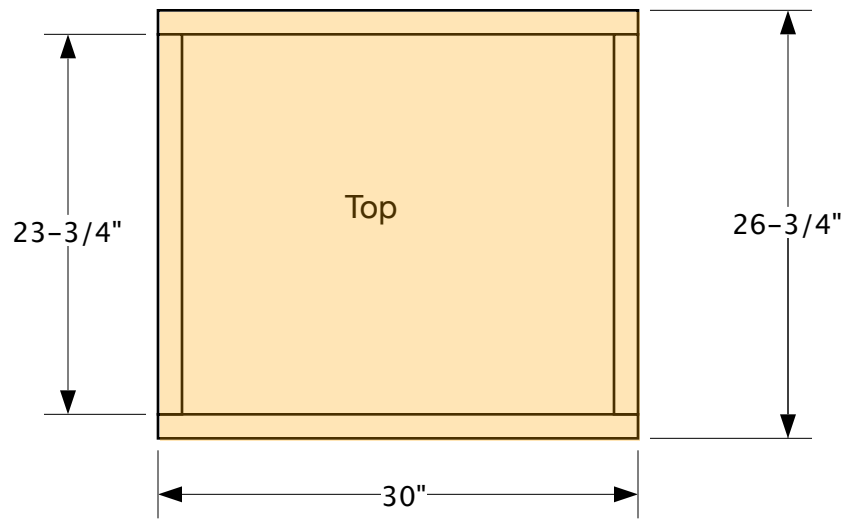

Top Opening Fuming Tent 26-3/4" x 21-1/4" x 30"

(all wood pieces are 1-1/2" wide, made from 1 x 2 pine)

Top Opening Fuming Tent cutting recommendations

Front Opening Fuming Tent 26-3/4" x 21-1/4" x 30"

(all wood pieces are 1-1/2" wide, made from 1 x 2 pine)