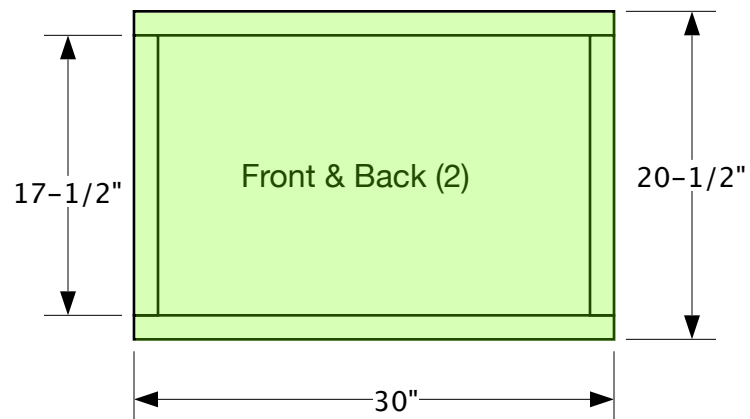

Top Opening Fuming Tent 26-3/4" x 21-1/4" x 30"

(all wood pieces are 1-1/2" wide, made from 1 x 2 pine)

Top Opening Fuming Tent cutting recommendations

Front Opening Fuming Tent 26-3/4" x 21-1/4" x 30"

(all wood pieces are 1-1/2" wide, made from 1 x 2 pine)

Front Opening Fuming Tent cutting recommendations