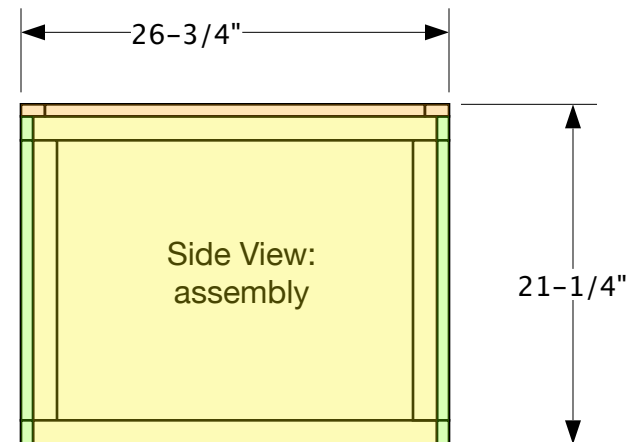

Top Opening Fuming Tent 26-3/4" x 21-1/4" x 30"

(all wood pieces are 1-1/2" wide, made from 1 x 2 pine)

Top Opening Fuming Tent cutting recommendations

Front Opening Fuming Tent 26-3/4" x 21-1/4" x 30"

(all wood pieces are 1-1/2" wide, made from 1 x 2 pine)