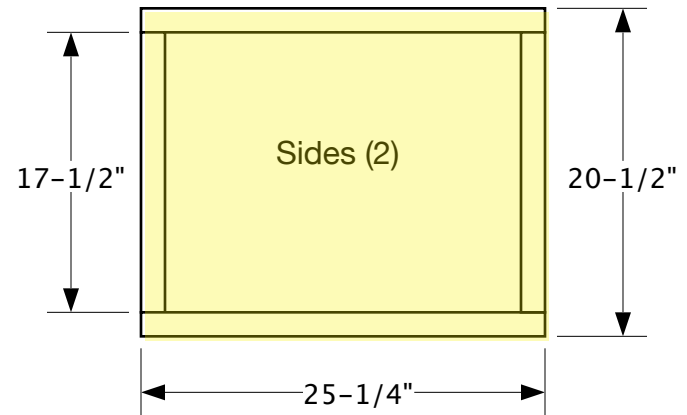

Top Opening Fuming Tent 26-3/4" x 21-1/4" x 30"

(all wood pieces are 1-1/2" wide, made from 1 x 2 pine)

Top Opening Fuming Tent cutting recommendations

Front Opening Fuming Tent 26-3/4" x 21-1/4" x 30"

(all wood pieces are 1-1/2" wide, made from 1 x 2 pine)

Front Opening Fuming Tent cutting recommendations